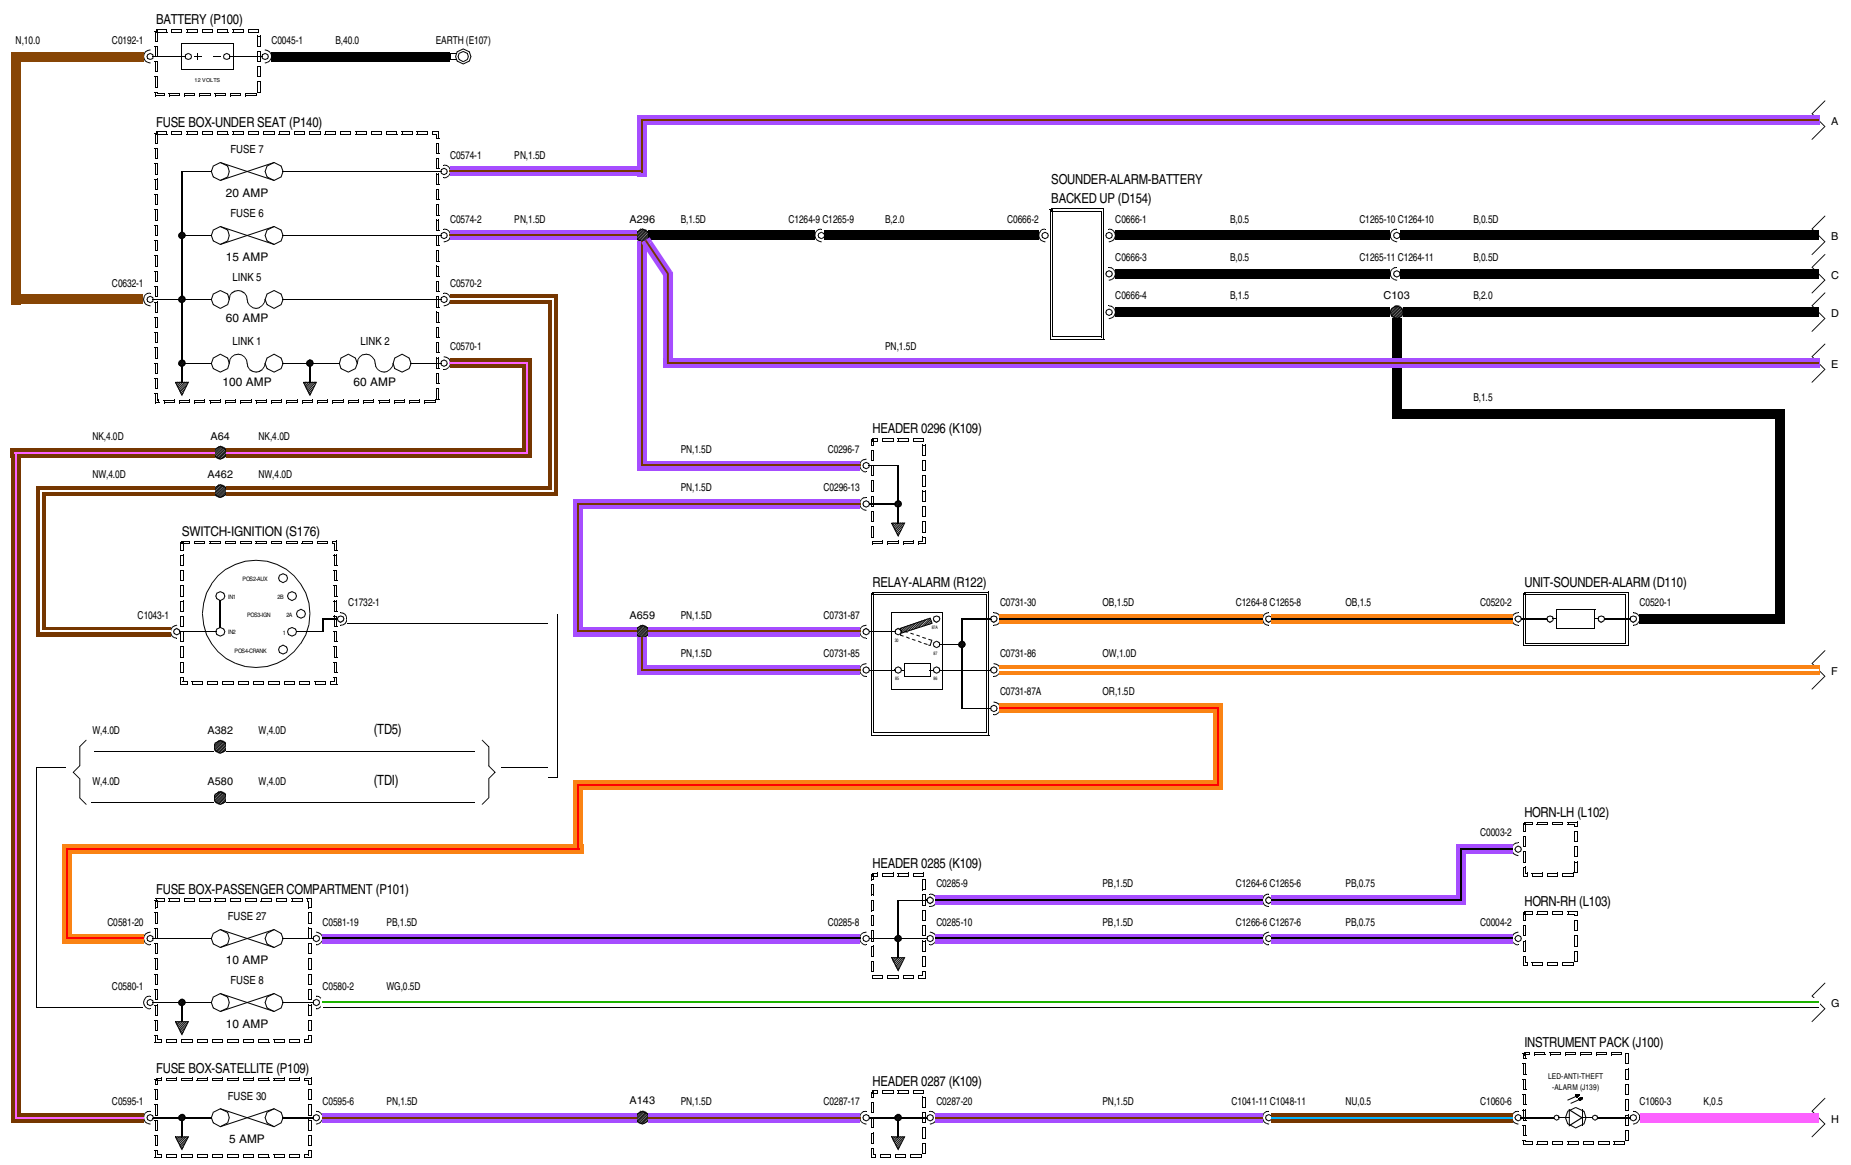

3 ANTI-THEFT ALARM AND CENTRAL DOOR LOCKING

VWR00210-A-01

3 ANTI-THEFT ALARM AND CENTRAL DOOR LOCKING

WR000210-A-02

DIAGNOSTIC SOCKET (V100)

ECU-ALARM (D111)

3

ANTI-THEFT ALARM AND CENTRAL DOOR LOCKING

AERIAL (F113)

RELAY TRANSFORMER (Q219)