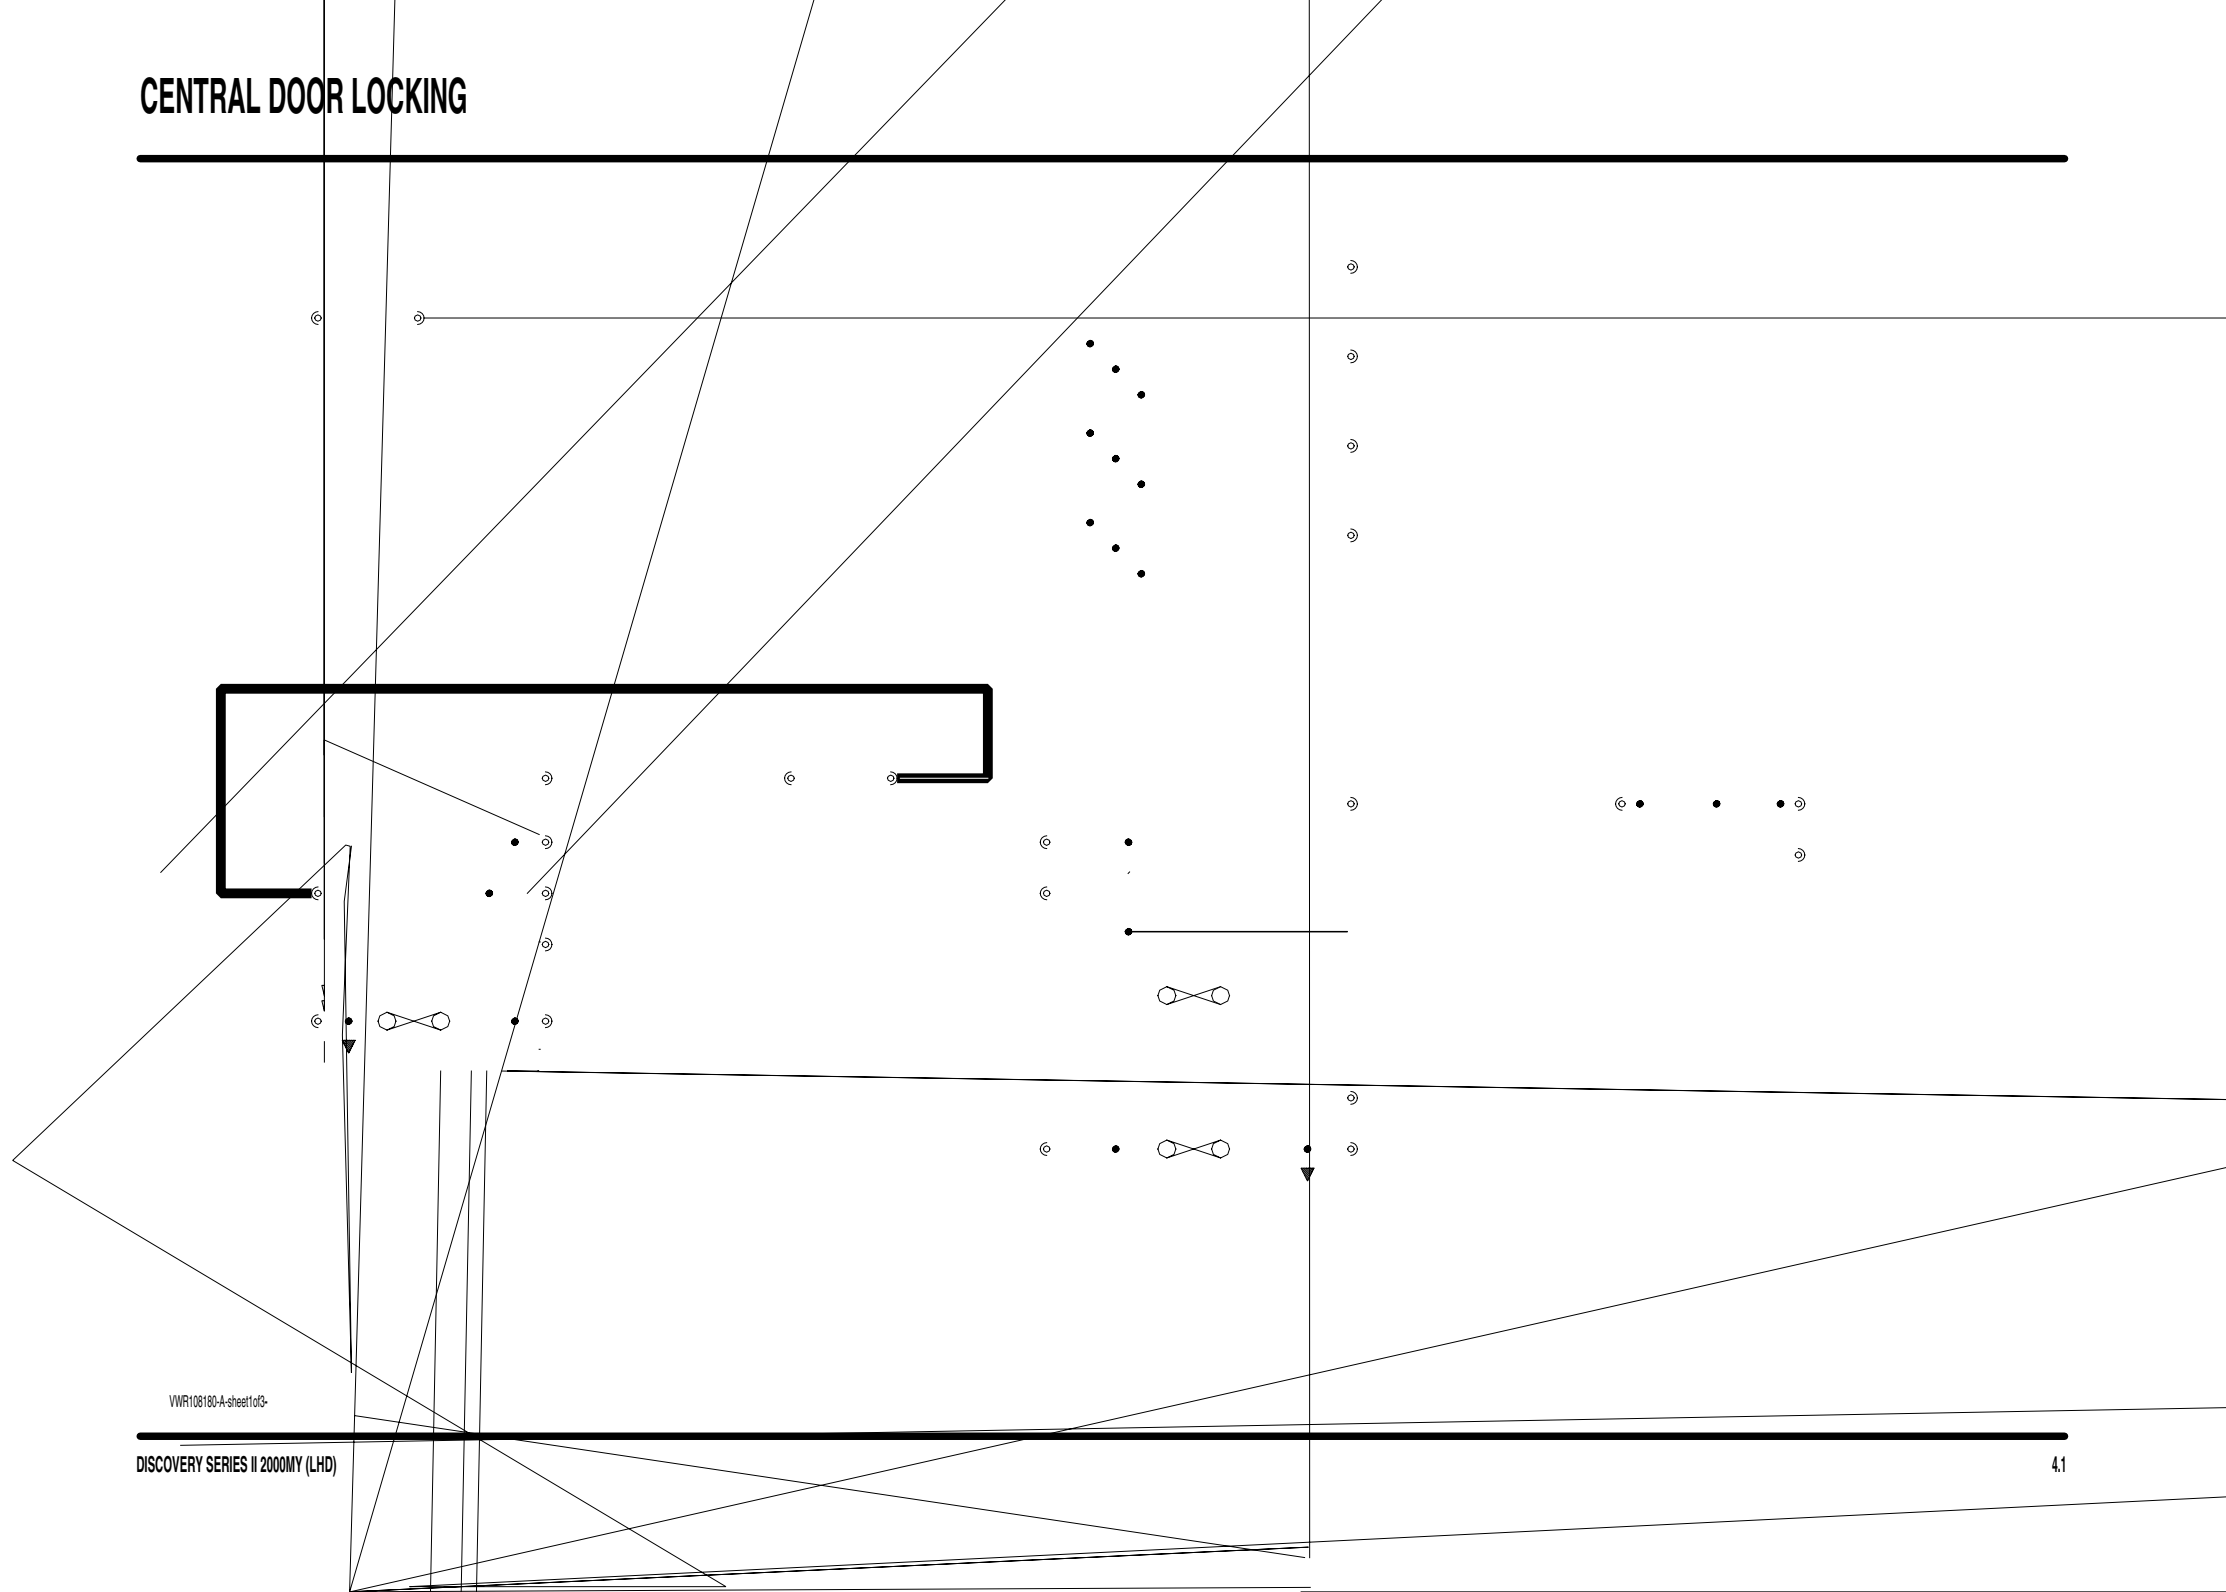

# CENTRAL DOOR LOCKING

VWR108180-A-sheet1 of 3-

# CENTRAL DOOR LOCKING

VWR108180-A-sheet2of3

# CENTRAL DOOR LOCKING

VWR108180-A-sheet3of3