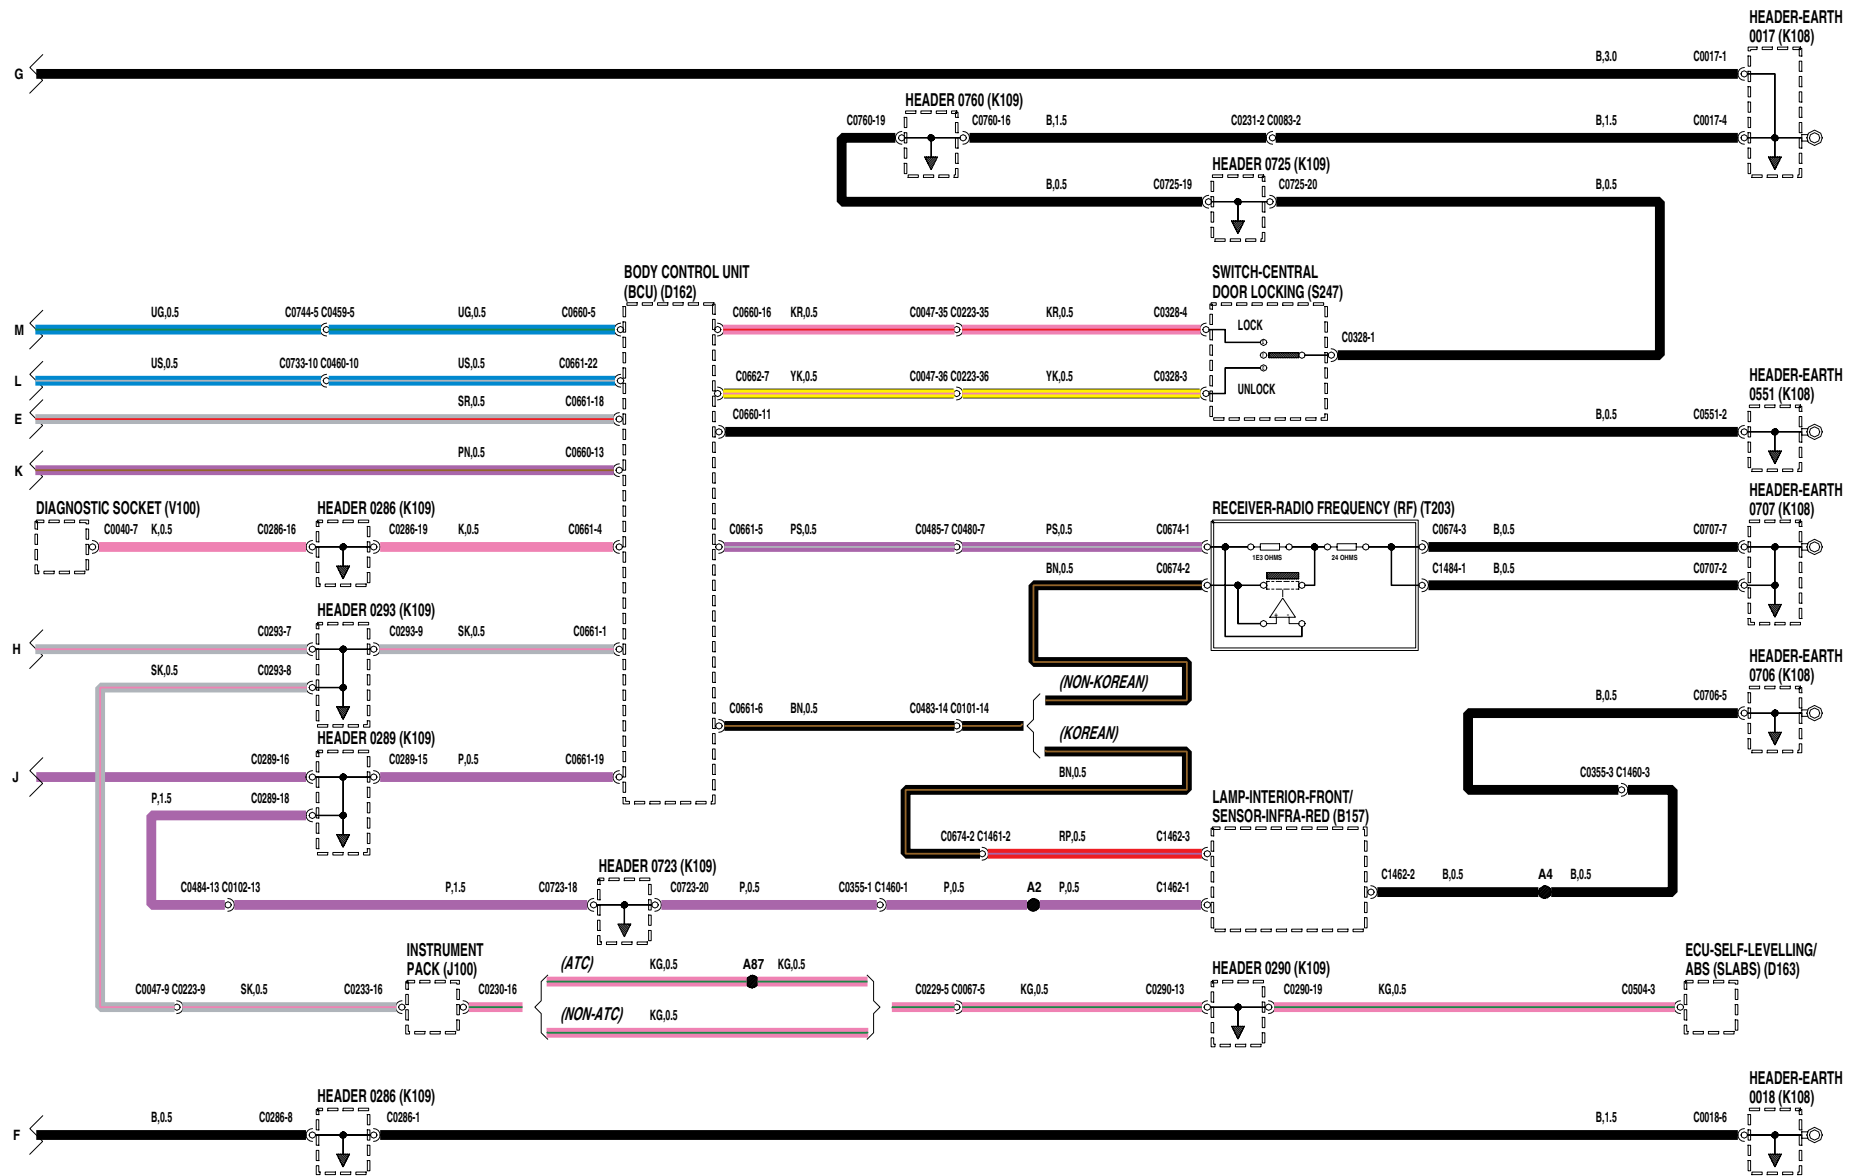

# CENTRAL DOOR LOCKING

VWR108180-A-sheet1 of 3-

# CENTRAL DOOR LOCKING

VWR108180-A-sheet2of3

# CENTRAL DOOR LOCKING

VWR108180-A-sheet3of3