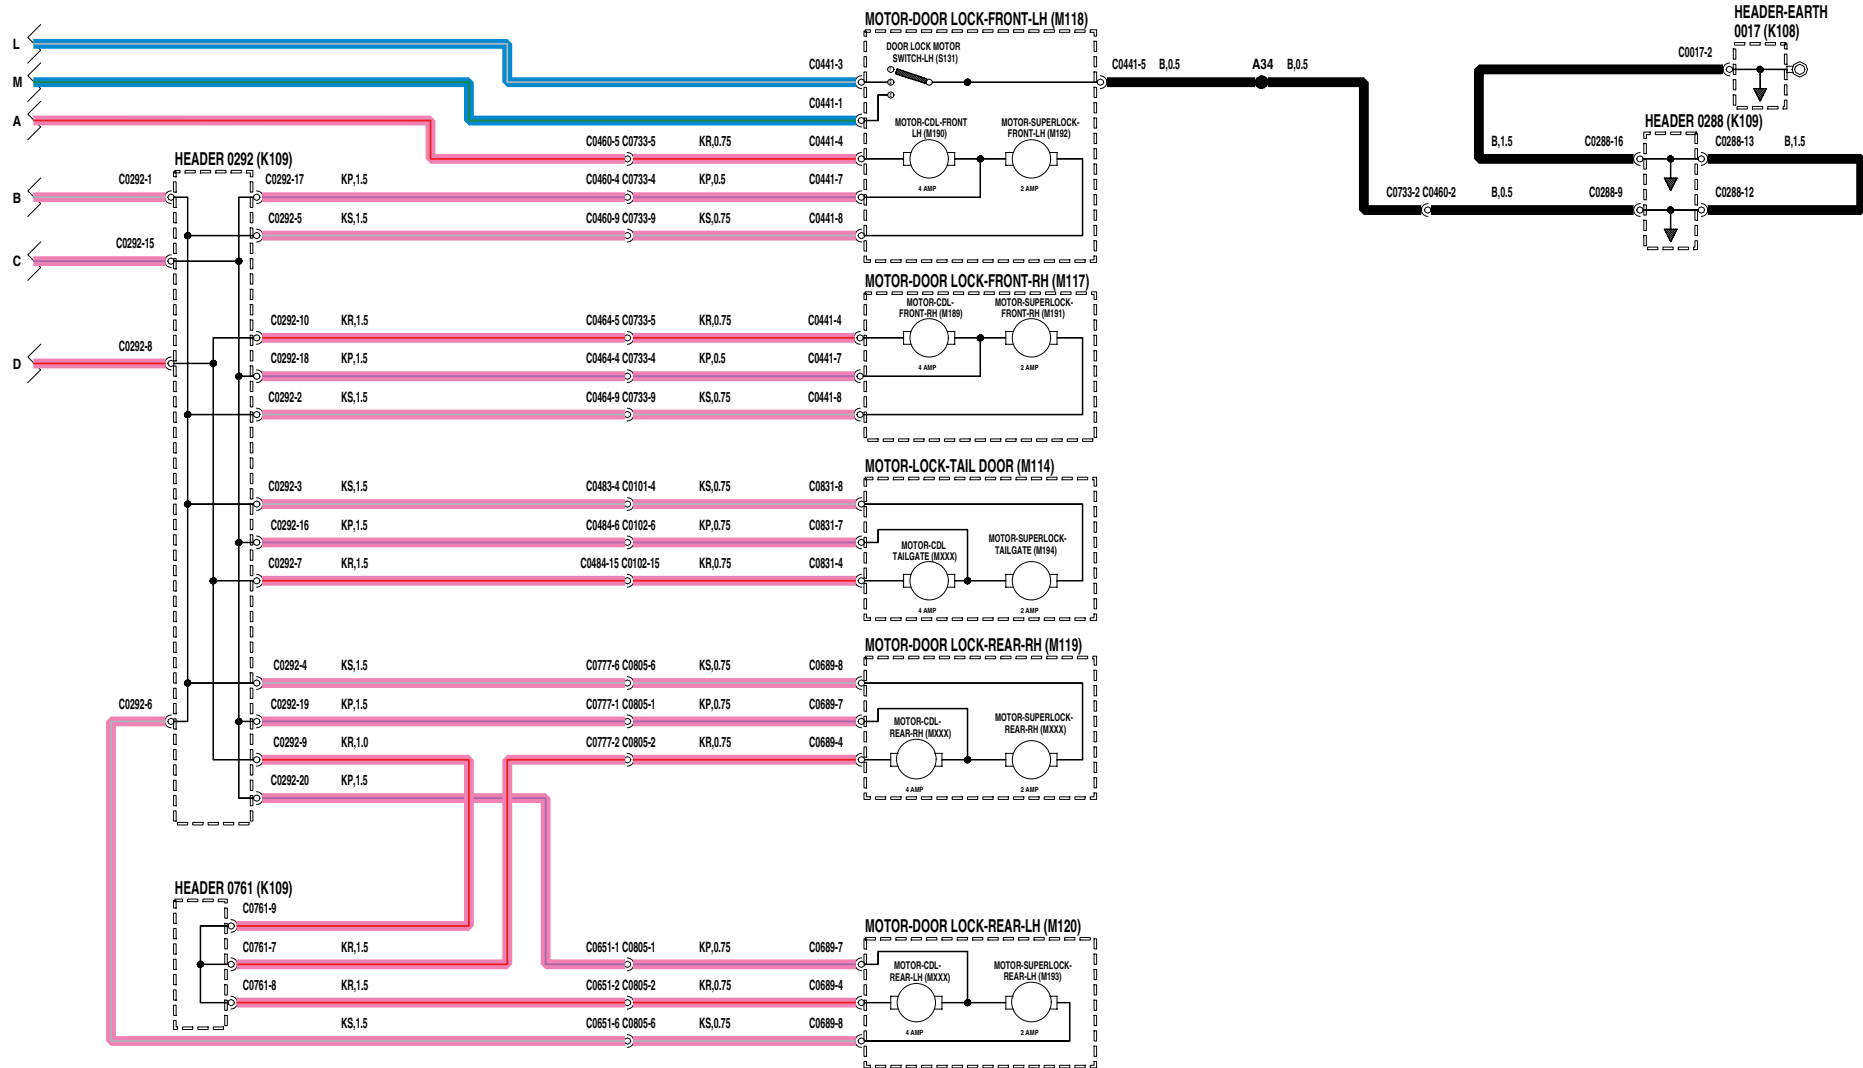

# CENTRAL DOOR LOCKING

VWR108180-A-sheet1 of 3-

# CENTRAL DOOR LOCKING

VWR108180-A-sheet2of3

# CENTRAL DOOR LOCKING

VWR108180-A-sheet3of3