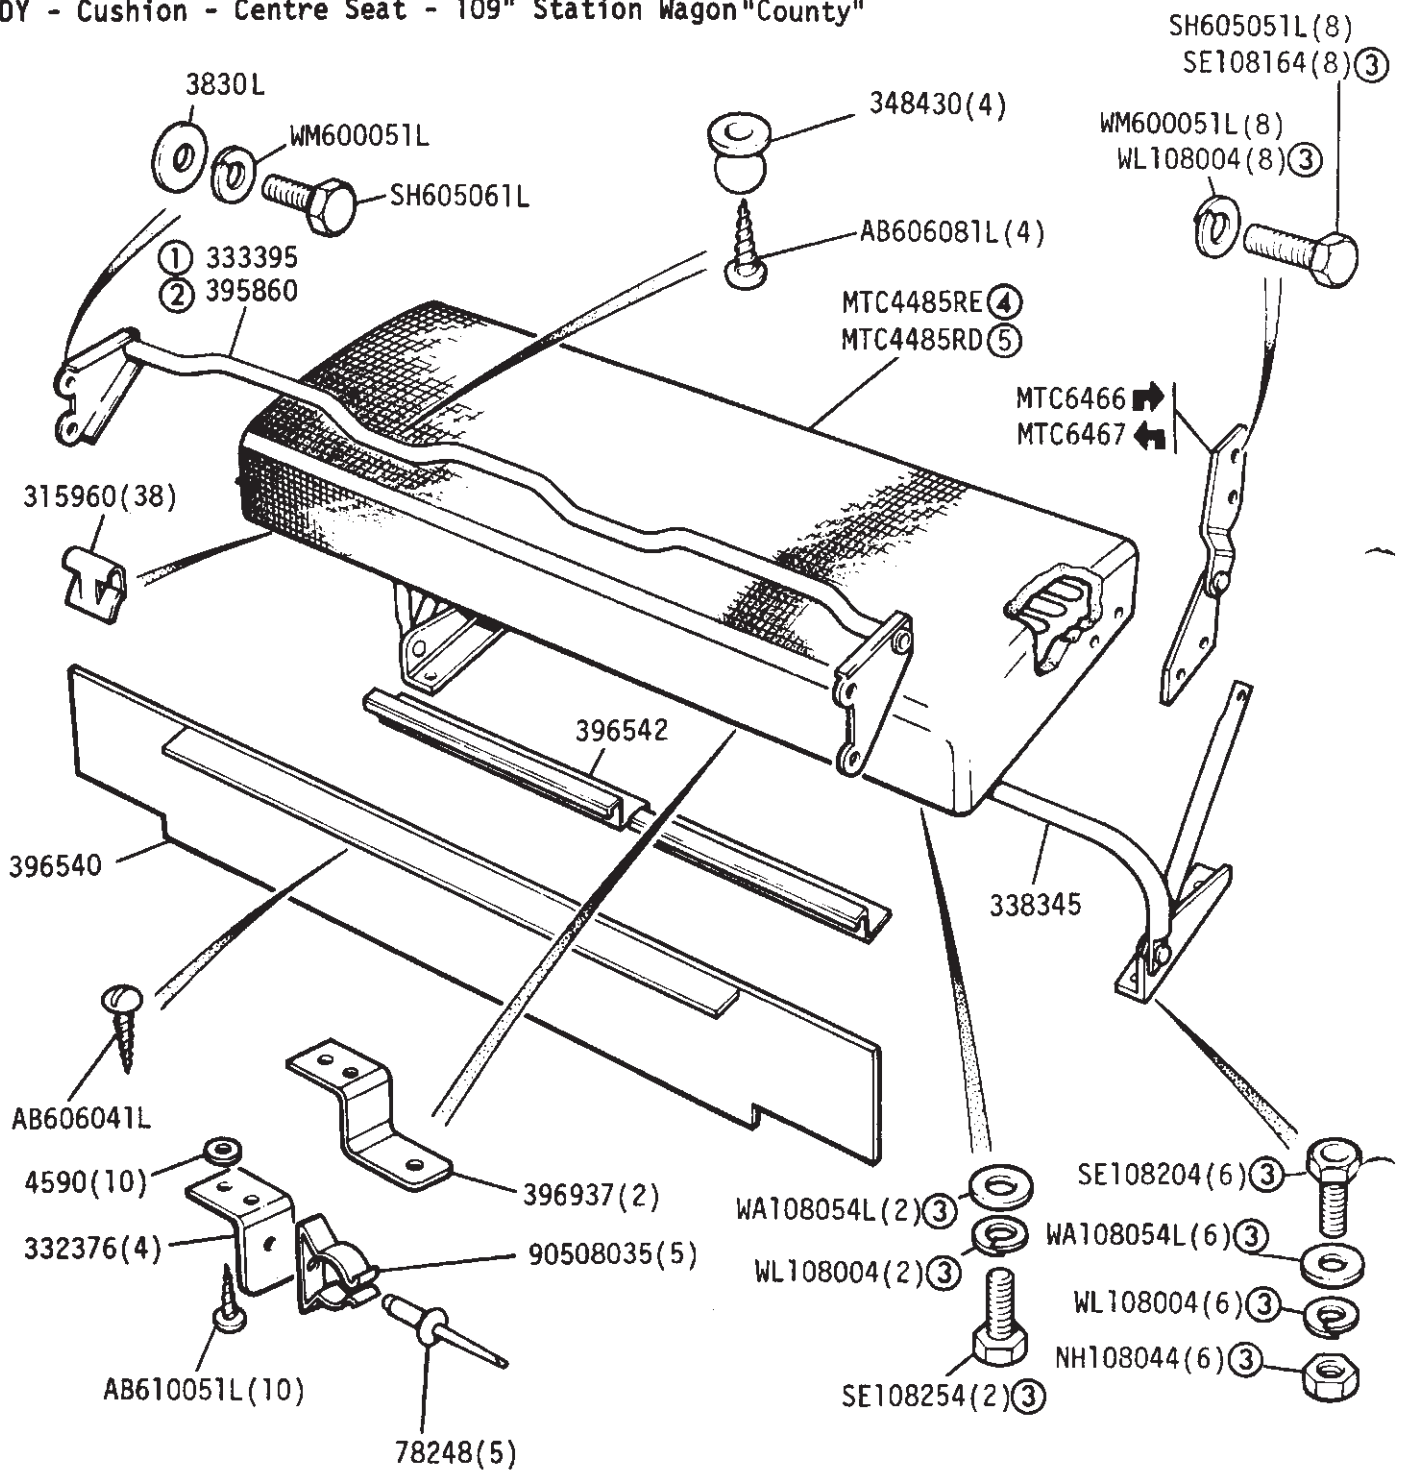

Squad - Centre Seat - 109 Station Wagon "County"

- ① Black Finish
- ② Black/Grey Cloth
- ③ Brushwood/Berber Cloth

GROUP M
 BODY - Cushion - Centre Seat - 109" Station Wagon "County"

- ① Grab rail - Shaped
 - ② Grab rail - Straight
Sleeve for Straight Rail 396423
 - ③ Black Finish
 - ④ Black/Grey Cloth
 - ⑤ Brushwood/Berber Cloth
- LAND ROVER 'County' 2K 04 VS3672