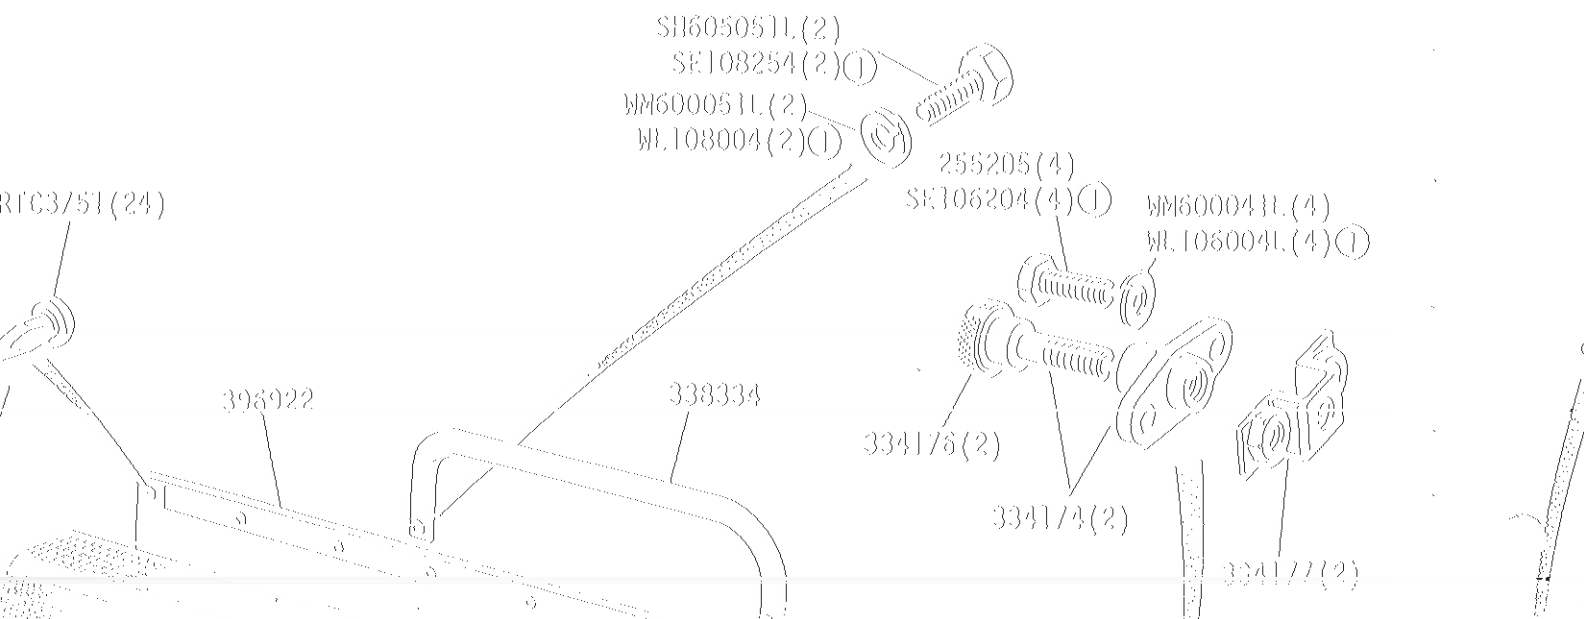

Squad - Centre Seat - 109 Station Wagon "County"

- ① Black Finish
- ② Black/Grey Cloth
- ③ Brushwood/Berber Cloth

GROUP M
 BODY - Cushion - Centre Seat - 109" Station Wagon "County"

- ① Grab rail - Shaped
 - ② Grab rail - Straight
Sleeve for Straight Rail 396423
 - ③ Black Finish
 - ④ Black/Grey Cloth
 - ⑤ Brushwood/Berber Cloth
- LAND ROVER 'County' 2K 04 VS3672