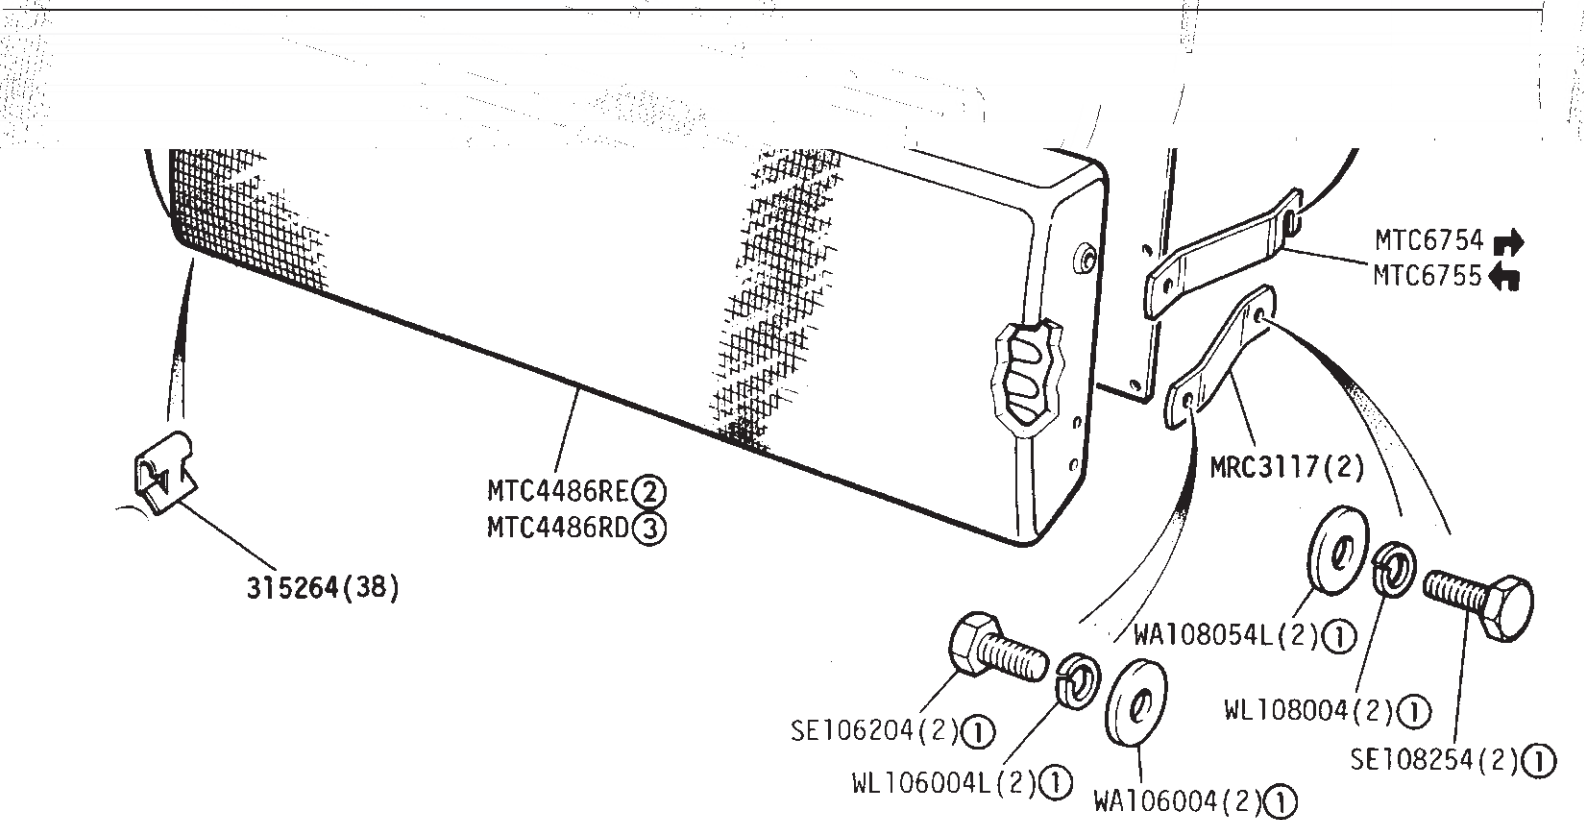

Squad - Centre Seat - 109 Station Wagon "County"

- ① Black Finish
- ② Black/Grey Cloth
- ③ Brushwood/Berber Cloth

GROUP M
 BODY - Cushion - Centre Seat - 109" Station Wagon "County"

- ① Grab rail - Shaped
 - ② Grab rail - Straight
Sleeve for Straight Rail 396423
 - ③ Black Finish
 - ④ Black/Grey Cloth
 - ⑤ Brushwood/Berber Cloth
- LAND ROVER 'County' 2K 04 VS3672