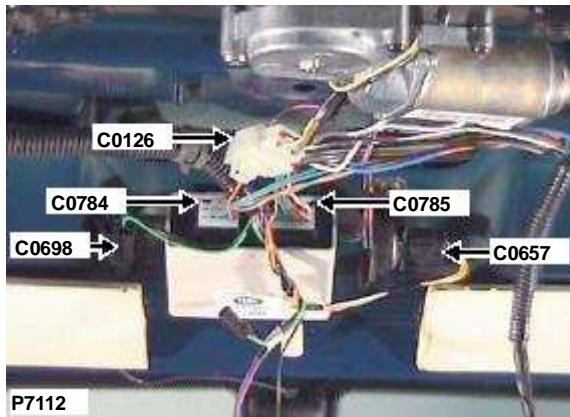

C0698**CONNECTOR DETAILS**Description: *Mirror-interior*Location: *Front of headlining in the centre*

Cav	Col	Cct
1	GN	ALL
3	LGW	ALL
10	B	ALL

YPC111780

Colour: *BLACK*Gender: *Female*

DISCOVERY SERIES II