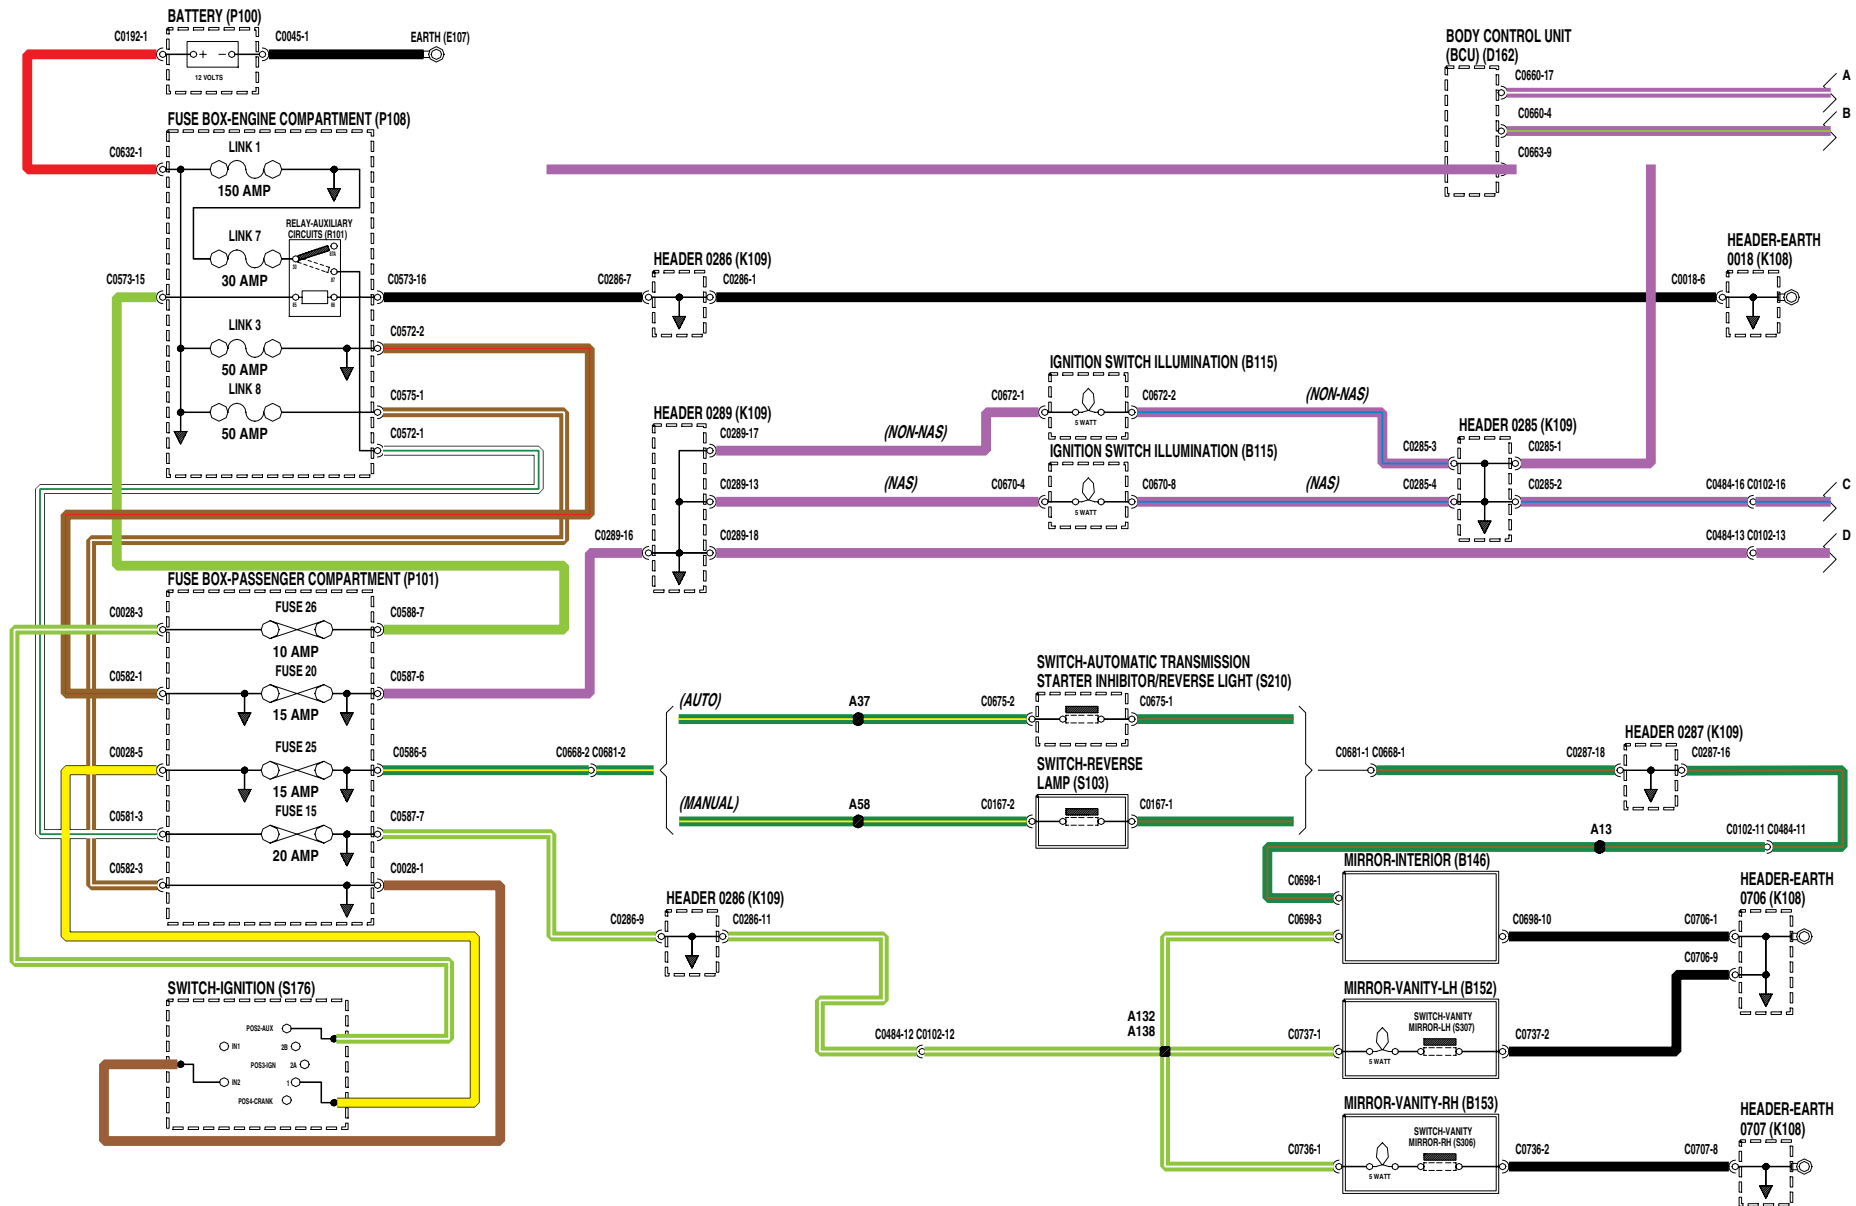

INTERIOR LAMPS

VWR105580-A-sheet of 2