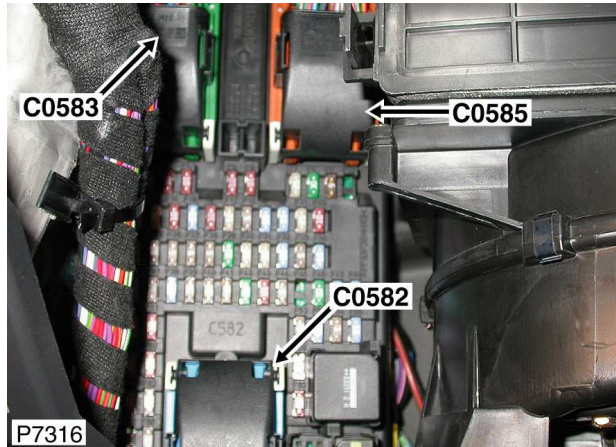

# CONNECTOR DETAILS: C0583R

**Description:** Fuse box-passenger compartment **Location:** Behind passenger side of fascia

**Part No:** YPC801110  
**Color:** GREEN  
**Gender:** F  
**Type:** RECEPTACLE HOUSING  
**No. of Ways:** 41WY

**Wire Chart**

**Service Repair Kits**

CAV	TERMINAL	CSA	COL	CCT	DESTN	YPL500510	0.75 - 1.00 CSA
2	YPL500500	0.5D	YR	200R	C0506R-22	<b>Cavities: 3-7,13,17,24,27-34,36,39,41</b>	
3	YPL500510	1.0D	PG	200R	C0004-1	YMI900520	
4	YPL500510	1.0D	PG	200R	C0003-1		
5	YPL500520	1.5D	BO	200R	C0008-2		
6	YPL500510	1.0D	RO	200R	C0011-2		
7	YPL500510	1.0D	RB	200R	C0009-2		
13	YPL500520	1.5D	N	200R	C2412R-9		
14	YPL500500	0.5D	RO	107R	S/JOINT		
14	YPL500500	0.5D	RO	574R	C1543R-23		
14	YPL500500	0.5D	RO	404R	C2193R-13		
16	YPL900800	4.0D	NG	200R	C0570R-185		
17	YPL500520	1.5D	OB	200R	C0008-1		
20	YPF10012	6.0D	NR	200R	C0570R-117		
21	YPF10011	4.0D	NU	200R	C0570R-116		
22	YPF10012	6.0D	NS	200R	C0570R-186		
24	YPL500520	1.5D	UK	200R	C0009-11		

27	YPL500450	1.5D	GW	200R	C0011-3
28	YPL500520	1.5D	GR	200R	C0009-3
29	YPL500520	1.5D	UO	200R	C0011-11
30	YPL500520	1.5D	R	400R	C0011-4
31	YPL500520	1.5D	R	400R	C0009-4
32	YPL500520	1.5D	UB	200R	C0011-10
33	YPL500520	1.5D	US	200R	C0009-10
34	YPL500510	1.0D	LG	200R	S/JOINT
35	YPL500500	0.5D	LG	200R	S/JOINT
36	YPL500510	0.75D	BO	252R	C0635R-30
36	YPL500510	0.75D	W	254R	C0872R-K3
37	YPL500500	0.5D	B	200R	C0666R-3
38	YPL500500	0.5D	WR	405R	S/JOINT
39	YPL500510	1.0D	R	169R	S/JOINT
40	YPL500500	0.5D	G	169R	C1319R-2
41	YPL500450	1.5D	UP	200R	S/JOINT