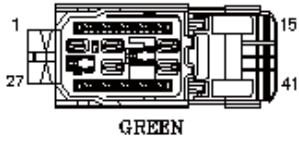

# CONNECTOR DETAILS: C0583R

**Description:** Fuse box-passenger compartment **Location:** Behind passenger side of fascia

**Part No:** YPC801110  
**Color:** GREEN  
**Gender:** F  
**Type:** RECEPTACLE HOUSING  
**No. of Ways:** 41WY

**Wire Chart**

**Service Repair Kits**

CAV	TERMINAL	CSA	COL	CCT	DESTN	YPL500510	0.75 - 1.00 CSA
2	YPL500500	0.5D	YR	200R	C0506R-22	<b>Cavities: 3-7,13,17,24,27-34,36,39,41</b>	
3	YPL500510	1.0D	PG	200R	C0004-1	YMI900520	
4	YPL500510	1.0D	PG	200R	C0003-1		
5	YPL500520	1.5D	BO	200R	C0008-2		
6	YPL500510	1.0D	RO	200R	C0011-2		
7	YPL500510	1.0D	RB	200R	C0009-2		
13	YPL500520	1.5D	N	200R	C2412R-9		
14	YPL500500	0.5D	RO	107R	S/JOINT		
14	YPL500500	0.5D	RO	574R	C1543R-23		
14	YPL500500	0.5D	RO	404R	C2193R-13		
16	YPL900800	4.0D	NG	200R	C0570R-185		
17	YPL500520	1.5D	OB	200R	C0008-1		
20	YPF10012	6.0D	NR	200R	C0570R-117		
21	YPF10011	4.0D	NU	200R	C0570R-116		
22	YPF10012	6.0D	NS	200R	C0570R-186		
24	YPL500520	1.5D	UK	200R	C0009-11		