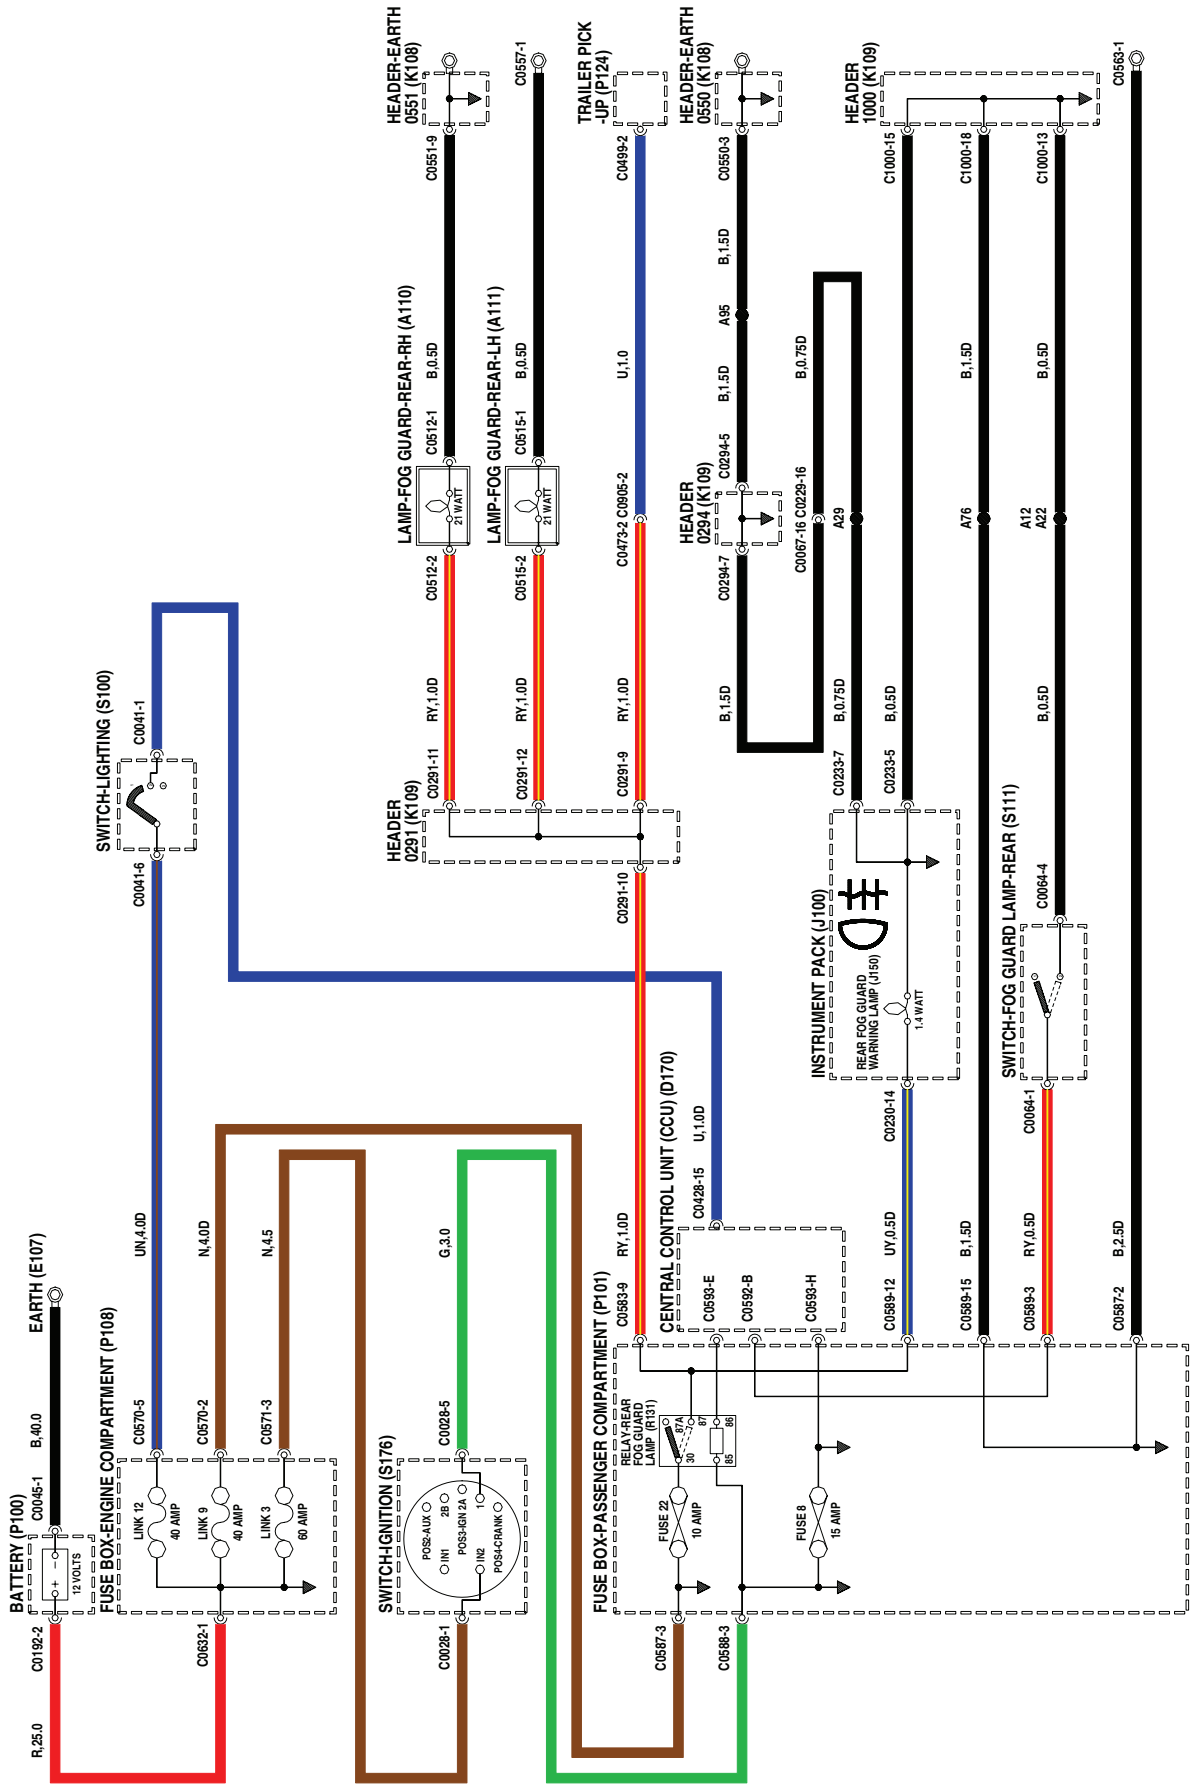

# EXTERIOR LAMPS REAR FOG LAMPS

WPF111385-1611